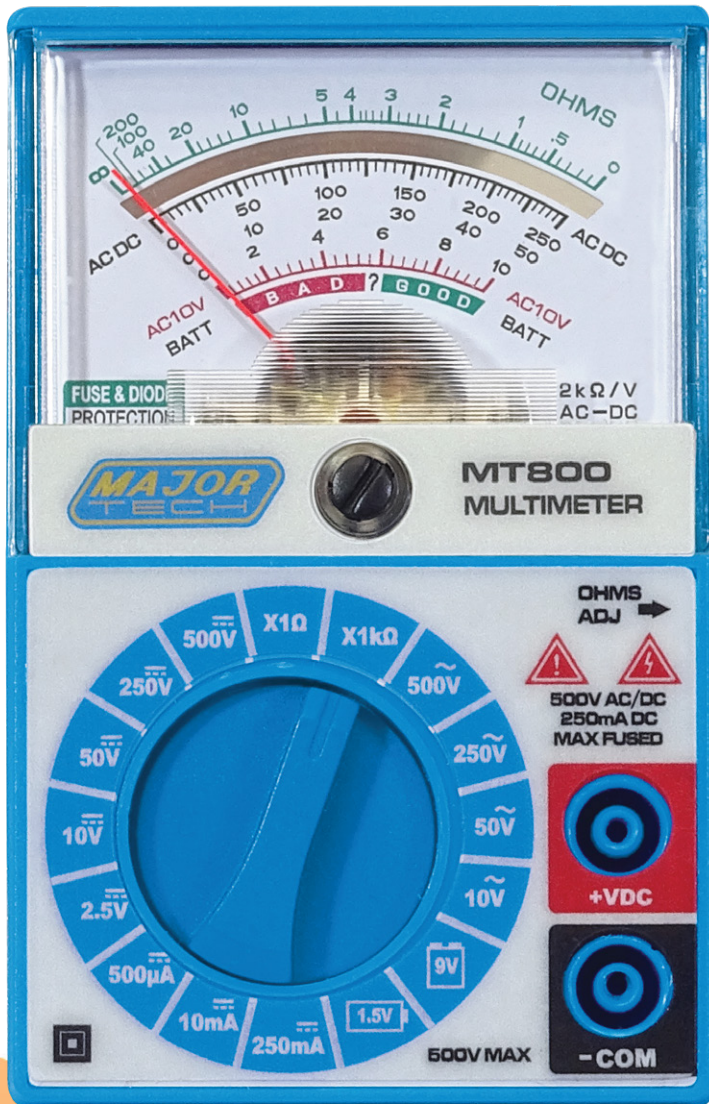

MT800 Analogue Pocket Multimeter

The MT800 Analogue Multimeter is a cost effective analogue multimeter for hobbyist and home owner for shop, office, home, boats and cars. The MT800 has 16 versatile ranges, ohm zero adjust and has a mirrored scale to easily identify the measurements.

Features

- 5 Functions & 19 versatile ranges
- Measures AC / DC V 500V, DC A 250mA
- Resistance 2k Ω -200k Ω FS
- 1.5V - 9V Battery Test
- Mirror scale for accurate reading
- Recessed input terminals for safe use
- Overload Protection
- Battery and test leads included

FUNCTION	RANGE
DC Voltage	2.5V - 500V
AC Voltage	10V - 500V
DC Current	500 μ A - 250mA
Resistance	2 Ω - 200k Ω FS
Size	100 x 64 x 35mm
Weight	125g

5 function & 19 versatile ranges

Analogue readings with mirror scale